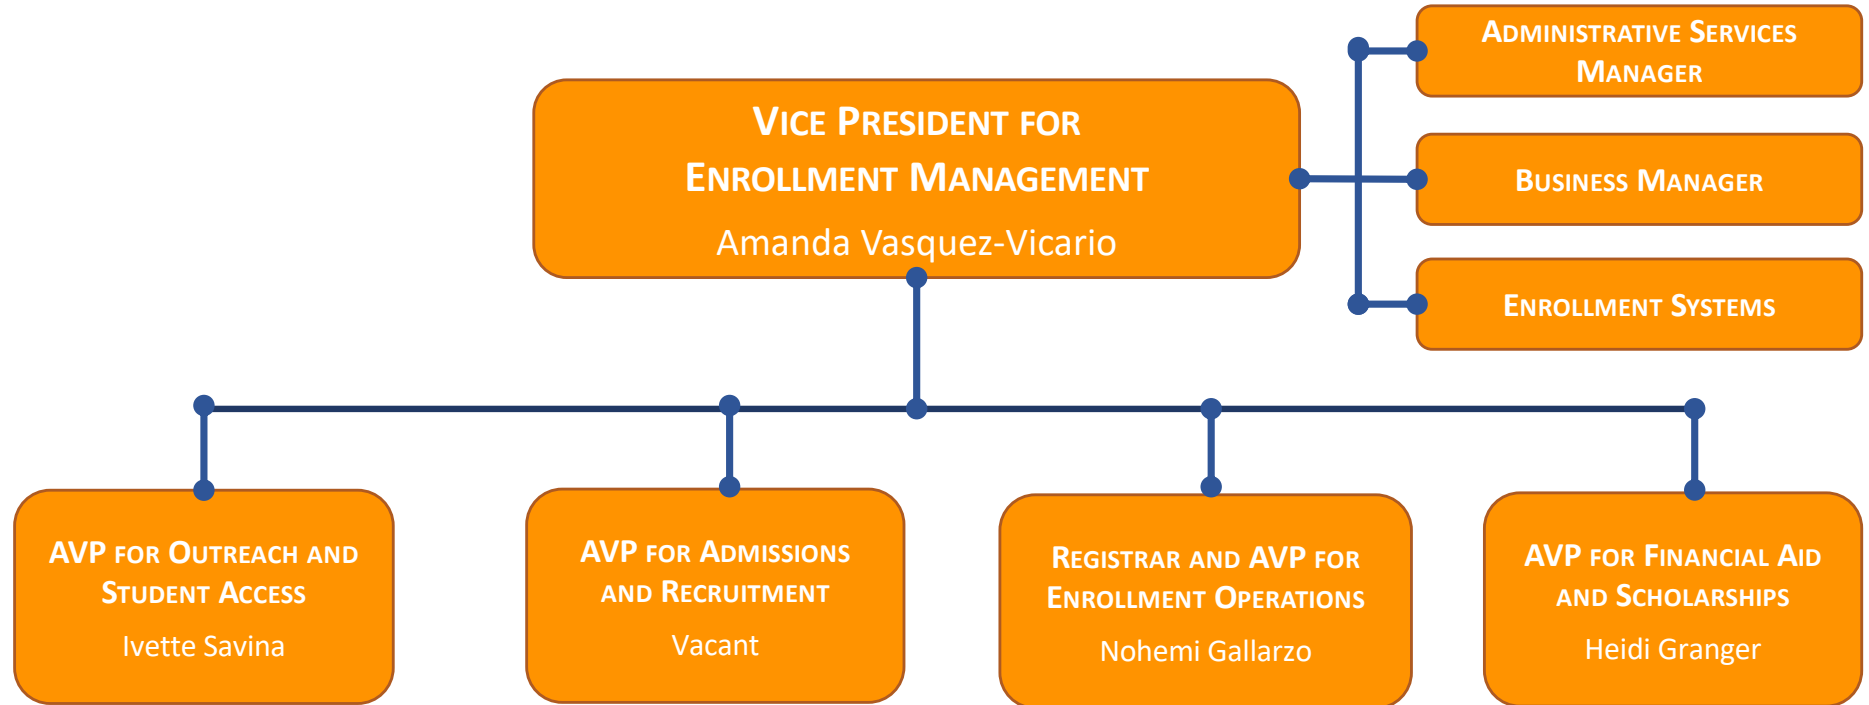

THE UNIVERSITY OF TEXAS AT EL PASO
DIVISION OF ENROLLMENT MANAGEMENT

- El Paso Collaborative
- Educational Talent Search
- Gear Up
- High School Equivalency Program
- Innovation in Outreach
- Student Support Services Program
- Upward Bound
- Early College High School Academic Success Center

- Admissions and Recruitment
- New Student Orientation and Campus Visits
- Enrollment Success Center (Stop-outs)

- The Registrar's Office
- Transfer Credit Articulation
- Student Testing

- Financial Aid
- Scholarships