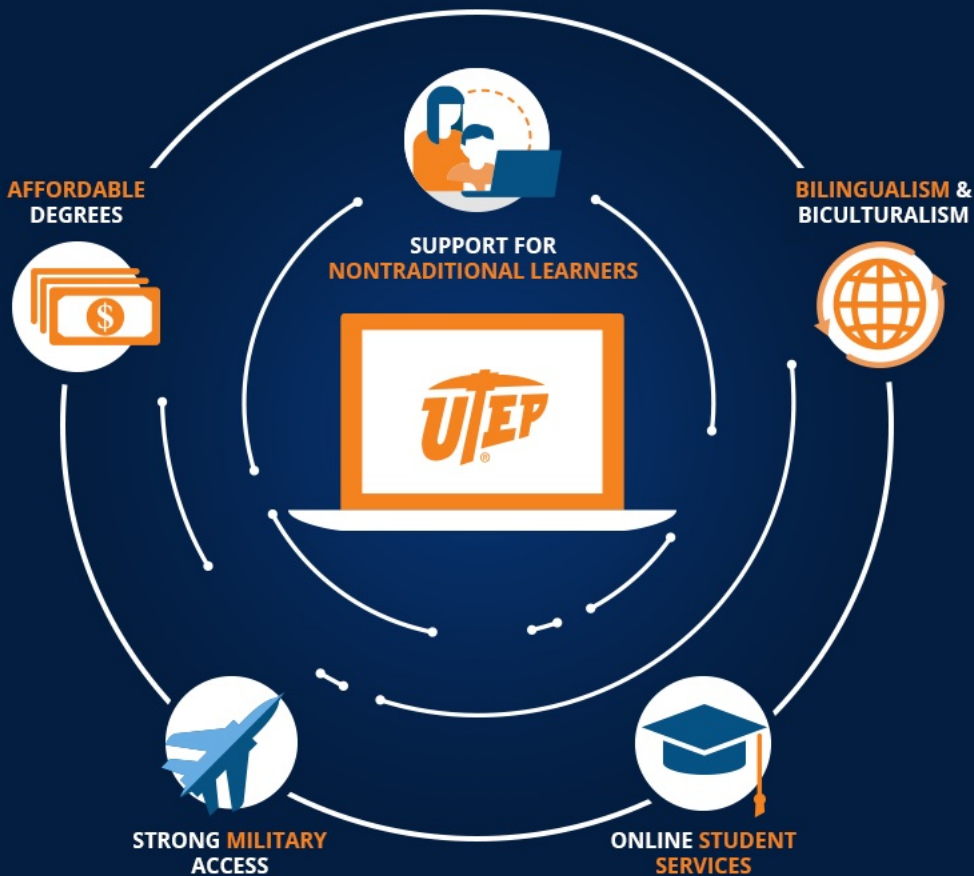

# THE UTEP DIFFERENCE

At UTEP, we're focused on providing an accessible and affordable higher education option for students in U.S.-Mexico border communities and beyond. In our 100+ year history, we have emerged as a leading choice for diverse, nontraditional, underserved students including military servicemembers and adult learners.

### AFFORDABLE DEGREES

The U.S. Department of Education ranks UTEP as a great value with the lowest net tuition of all research universities in the country – meaning you'll receive a high-quality education at an affordable cost.

### ONLINE STUDENT SERVICES

Online students have access to personalized guidance every step of the way – from the application process to enrolling to graduation.

### BILINGUALISM & BICULTURALISM

UTEP's unique border location positions us to provide an education that promotes a bilingual and bicultural experience. Not only do we offer a Chicano Studies program, but UTEP is the only doctoral research university in the nation with a majority Mexican-American student body. With a 36%-Hispanic faculty composition, UTEP also boasts one of the highest proportions of minority faculty among research universities in the United States.