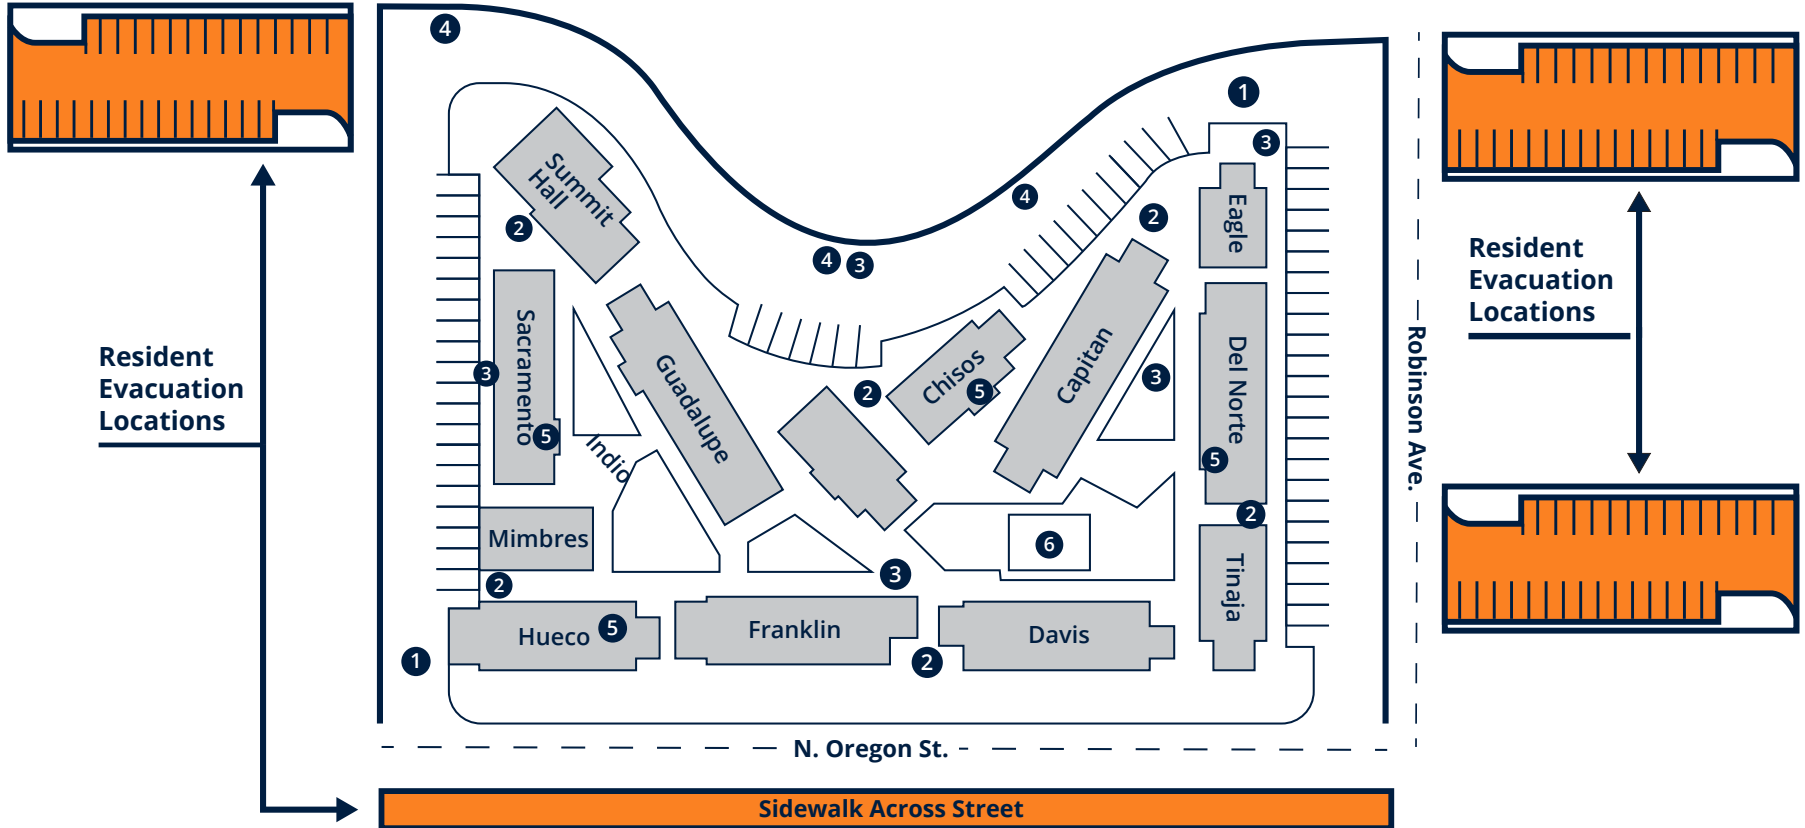

MINER VILLAGE

THE UNIVERSITY OF TEXAS AT EL PASO
HOUSING AND RESIDENCE LIFE

Important Numbers

Summit Hall — 915-747-6346
 Residence Life Assistant — 915-525-1452
 UTEP Main Line — 915-747-5000
 UTEP Police Department — 915-747-5611

Directory

- | | |
|-------------------|--------------------|
| ① Entrance | ④ Dumpster |
| ② Access Door | ⑤ Laundry |
| ③ Emergency Phone | ⑥ Volleyball Court |